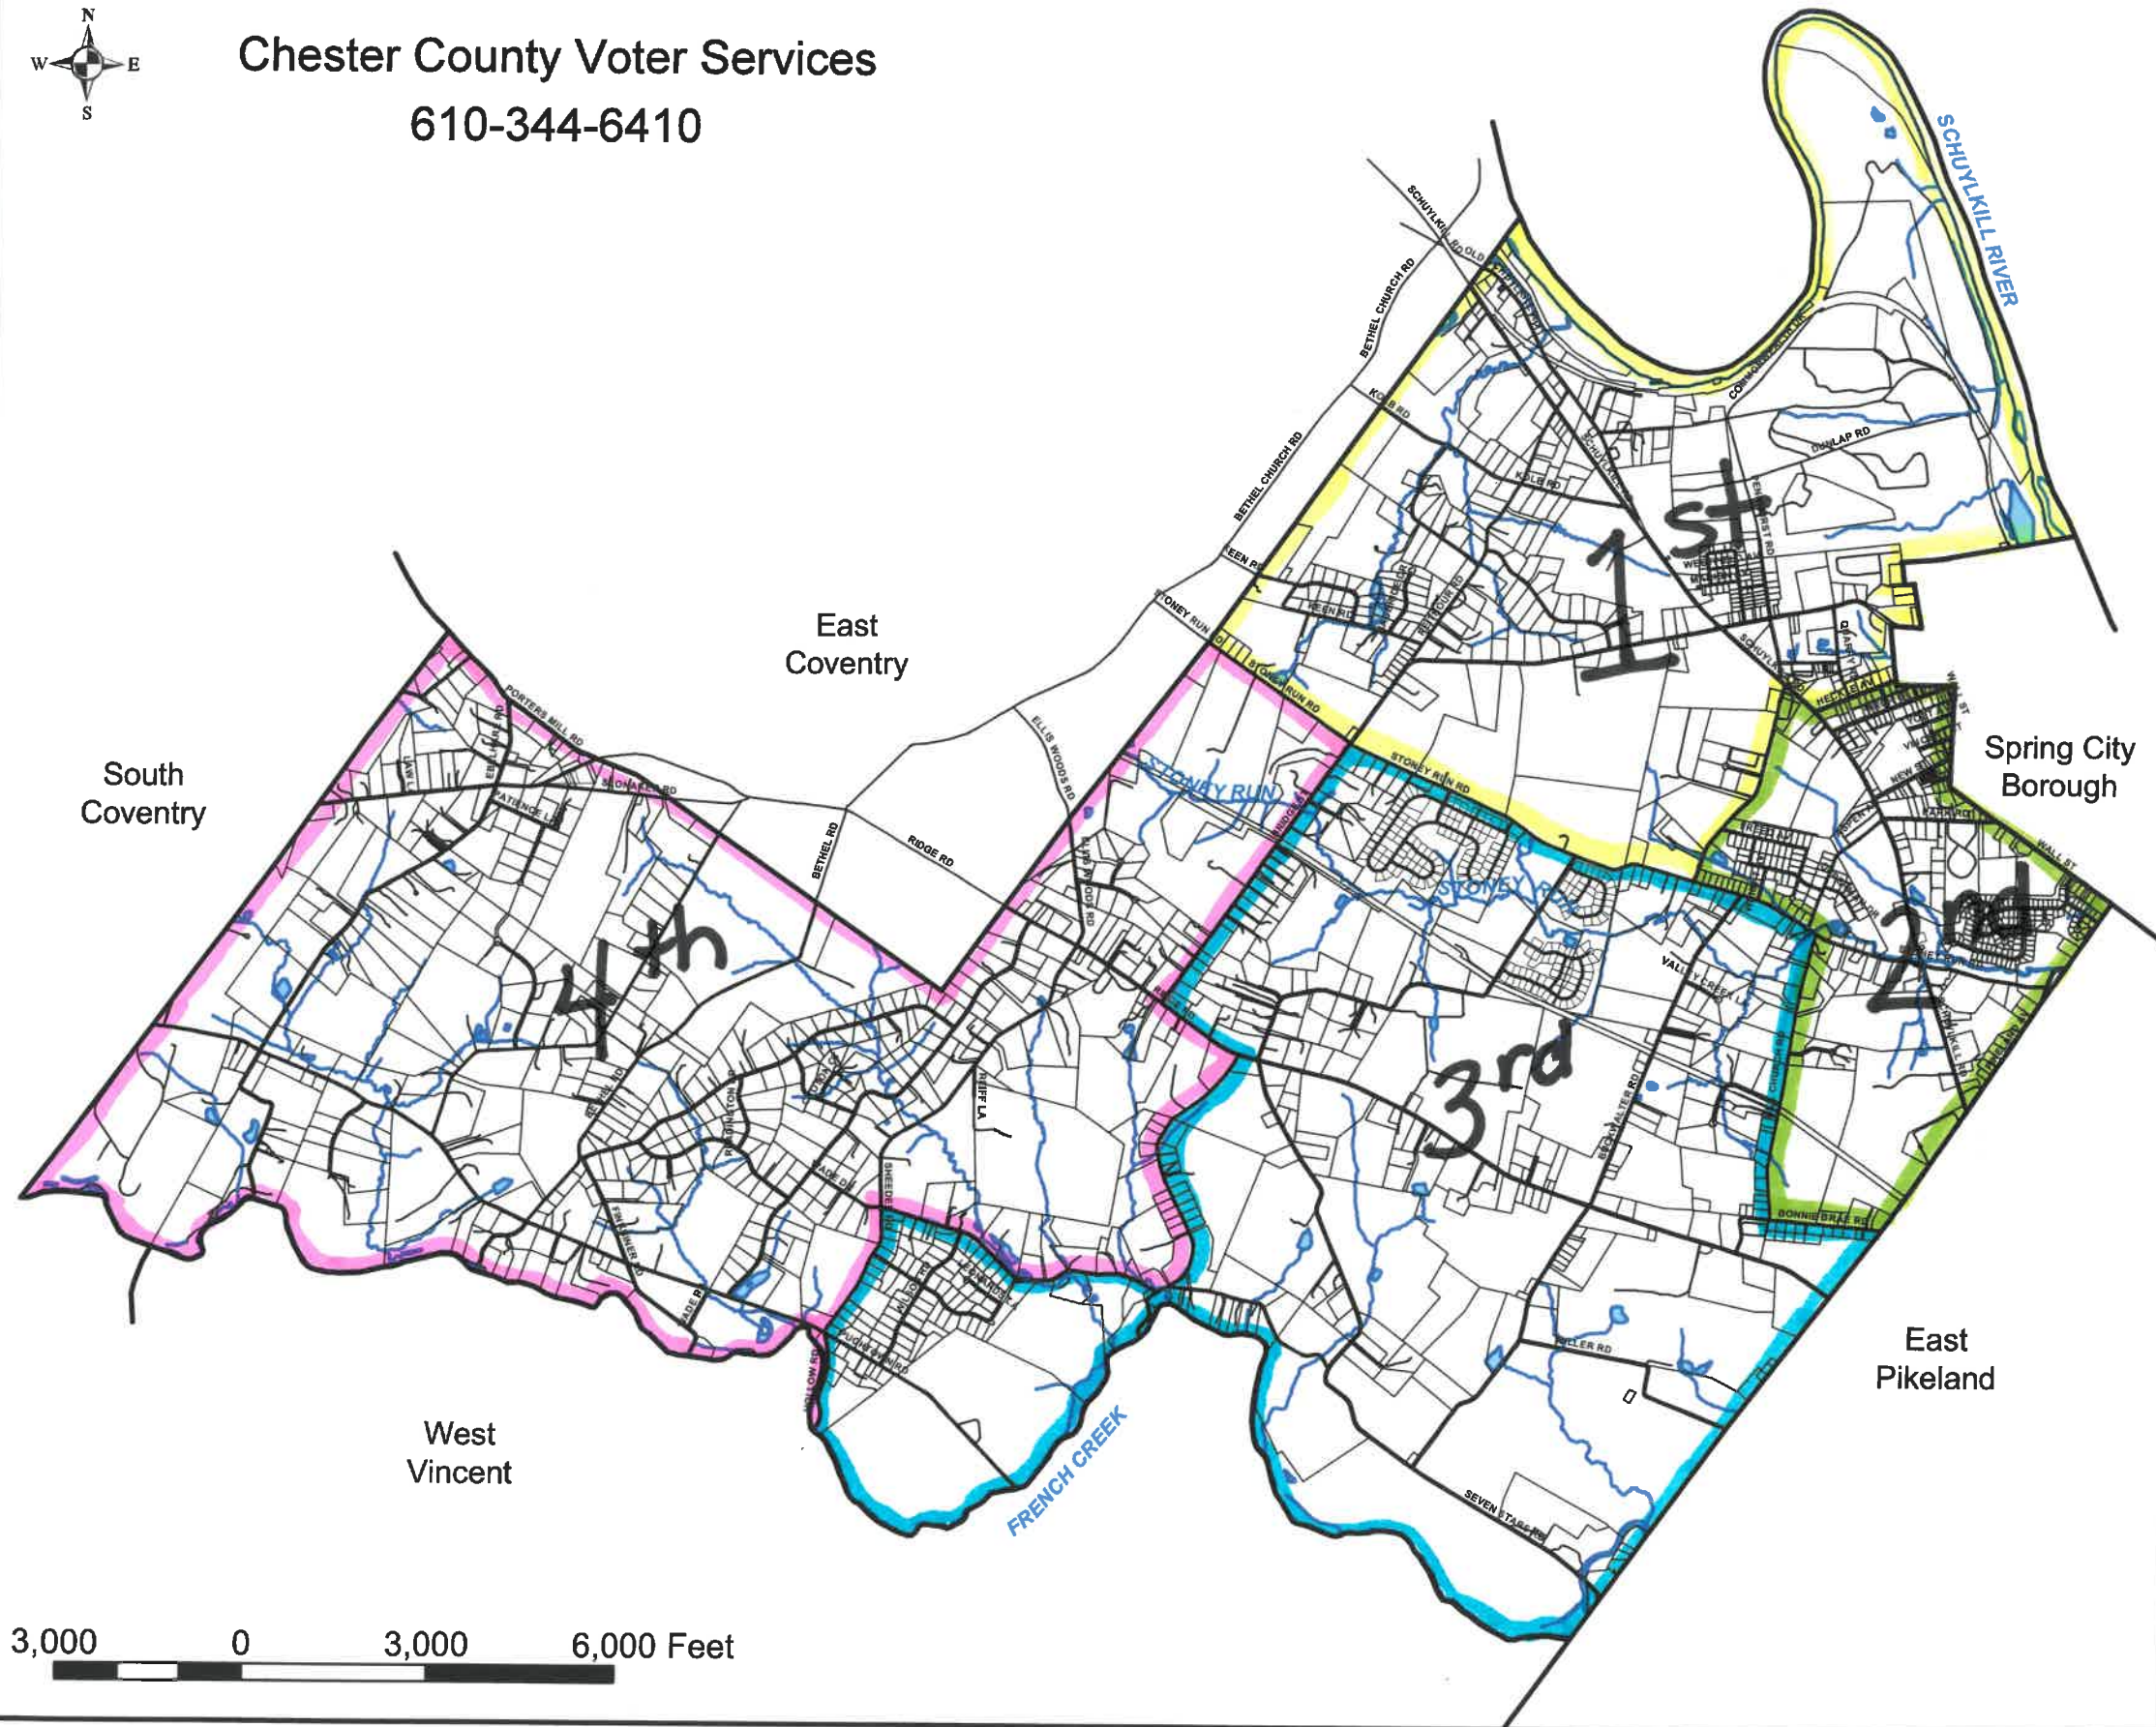

# Base Map East Vincent Township Chester County

## VOTER PRECINCT

1. Spring City Fellowship Church
2. Spring City Elementary
3. East Vincent Township Bldg
4. Grace Assembly of God

Data Sources: Tax Parcels, Roads, and Hydrology obtained from Chester County Land Records System; GIS Data at Brandywine Conservancy Environmental Management Center, Chadds Ford, PA.

Plotted: June 12, 2002